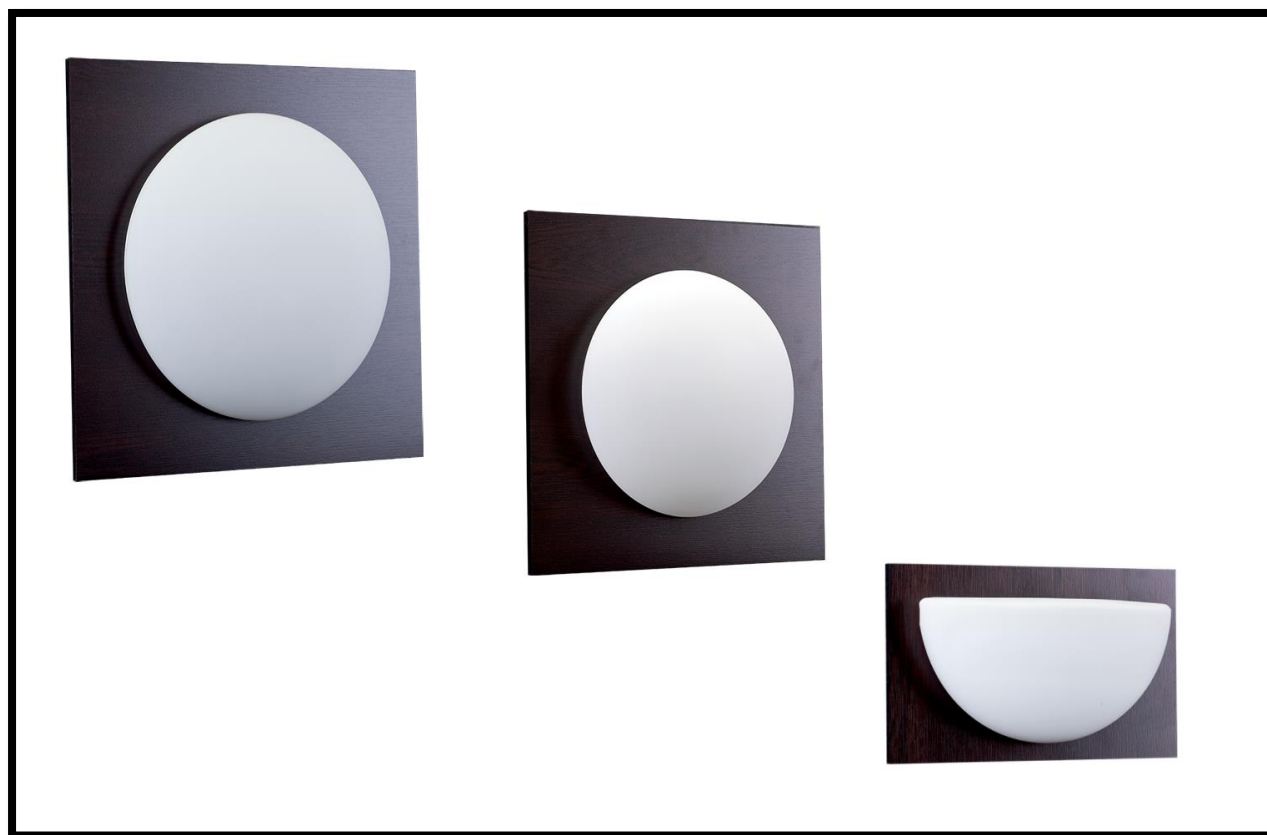

DECOR CLASSIC

ARTEMIS

Technical data

<i>Nominal voltage:</i>	230V/ 50-60Hz
<i>Lamp holder:</i>	E27
<i>Colour:</i>	Wenge; Olive
<i>Material:</i>	Metal and glass
<i>Protection against dust and moisture:</i>	IP20

Area of application

- o General illumination
- o Domestic applications
- o Home interior

Variants and Dimensions

Description	Lamp holder	Colour body	Size			Catalogue number
			Width (mm)	Length (mm)	Height (mm)	
Ceiling lamp	1XE27	Wenge	280	280	100	951430W
Ceiling lamp	2XE27	Wenge	360	360	100	951440W
Wall lamp	1XE27	Wenge	280	170	100	951451W
Ceiling lamp	1XE27	Olive	280	280	100	951430O
Ceiling lamp	2XE27	Olive	360	360	100	951440O
Wall lamp	1XE27	Olive	280	170	100	951451O